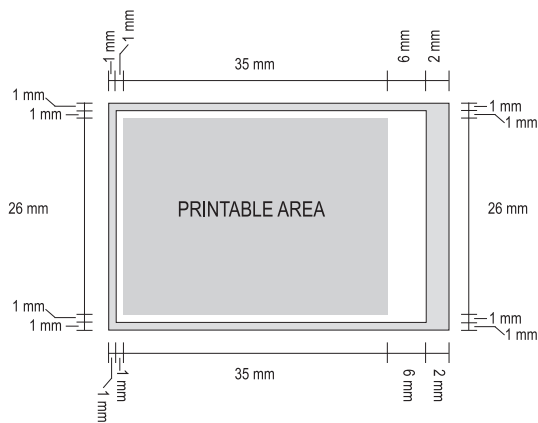

# Printing sketch Peppermint Strips

front

back

**File format:** EPS, PDF, PC-compatible

**Date:** **Artwork and fonts** have to be converted in vectors, please embed pictures and add the original data. Pictures in 300 dpi, scale 1:1, full tone motives in 1200 dpi.