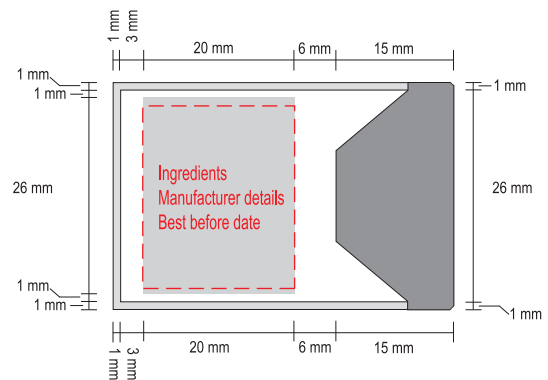

# Printing sketch Peppermint Strips

front

back

**File format:** EPS, PDF, PC-compatible

**Date:** **Artwork and fonts** have to be converted in vectors, please embed pictures and add the original data. Pictures in 300 dpi, scale 1:1, full tone motives in 1200 dpi.