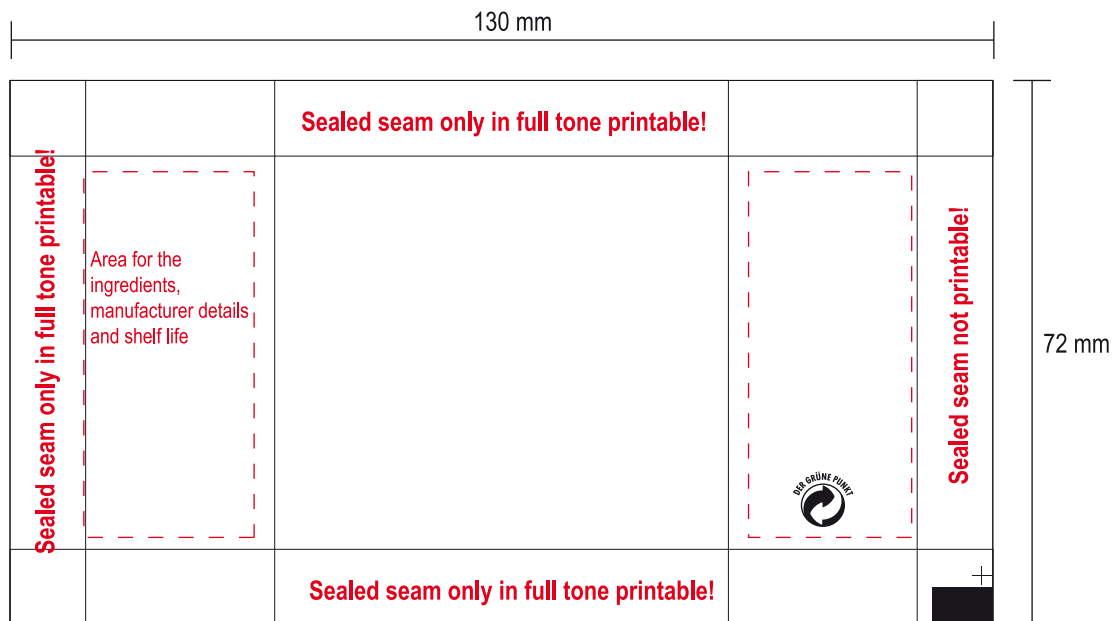

Printing sketch size 60 x 72 mm white / transparent

File format: EPS, PDF, PC-compatible

Date: **Artwork and fonts** have to be converted in vectors, please embed pictures and add the original data. Pictures in 300 dpi, scale 1:1, full tone motives in 1200 dpi.