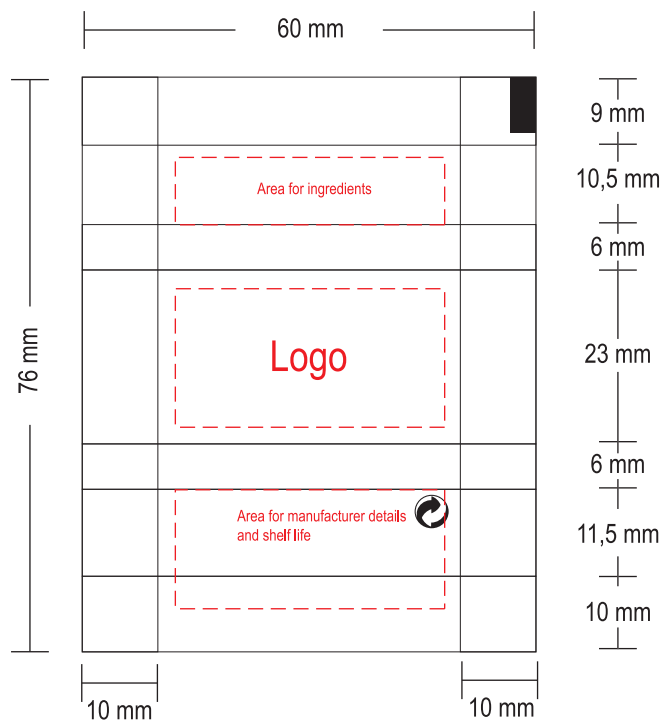

Printing sketch

Dextrose Round 23x60 mm

white / transparent

File format: EPS, PDF, PC-compatible

Date: **Artwork and fonts** have to be converted in vectors, please embed pictures and add the original data. Pictures in 300 dpi, scale 1:1, full tone motives in 1200 dpi.