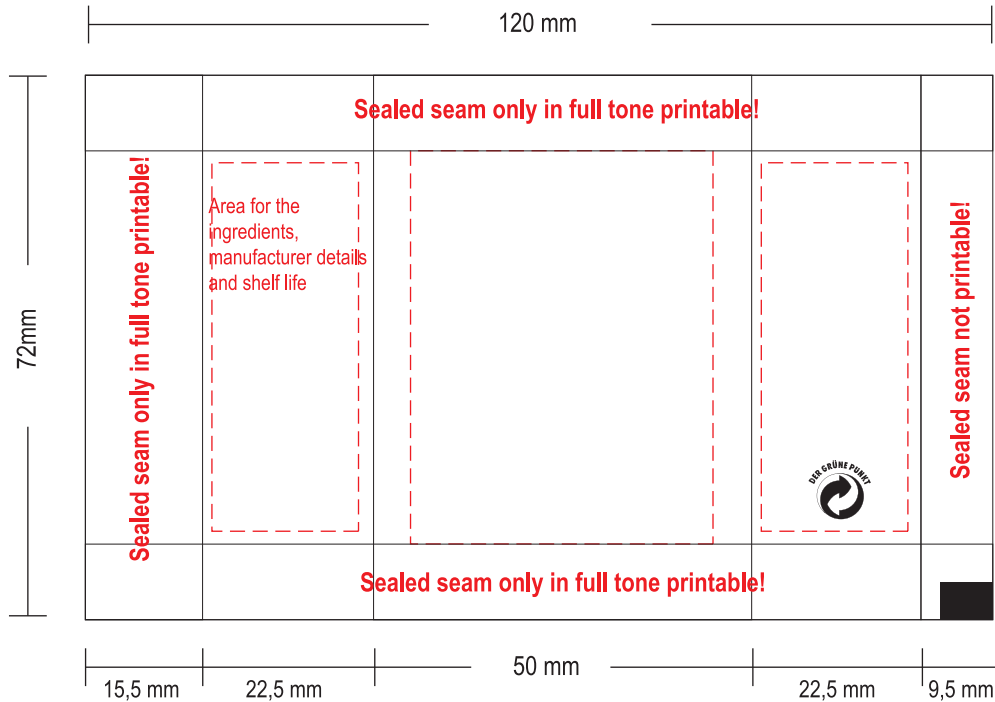

Printing sketch

Liquorice Snail 50 x 72 mm

white / transparent

File format: EPS, PDF, PC-compatible

Date: **Artwork and fonts** have to be converted in vectors, please embed pictures and add the original data. Pictures in 300 dpi, scale 1:1, full tone motives in 1200 dpi.

Colours: Pantone C, HKS K, CMYK.

Printing colours are always translucent on a transparent foil. Transparent foil may require white printing surface, so colours do not appear too transparent. Consider our White Squares.

Fonts: Fonts have to be converted in vectors. Otherwise send us the font per Email (only PC fonts).

In accordance with the European Union Regulation No. 178/2002 for the improvement of food security we have to provide our products with a manufacturer reference (back tracking). The final customer, dealer or agency can determine who is to be indicated as circulator on the product package or if the manufacturer is to be named. We have to label all products with: Table of contents, shelf life and manufacturer details.