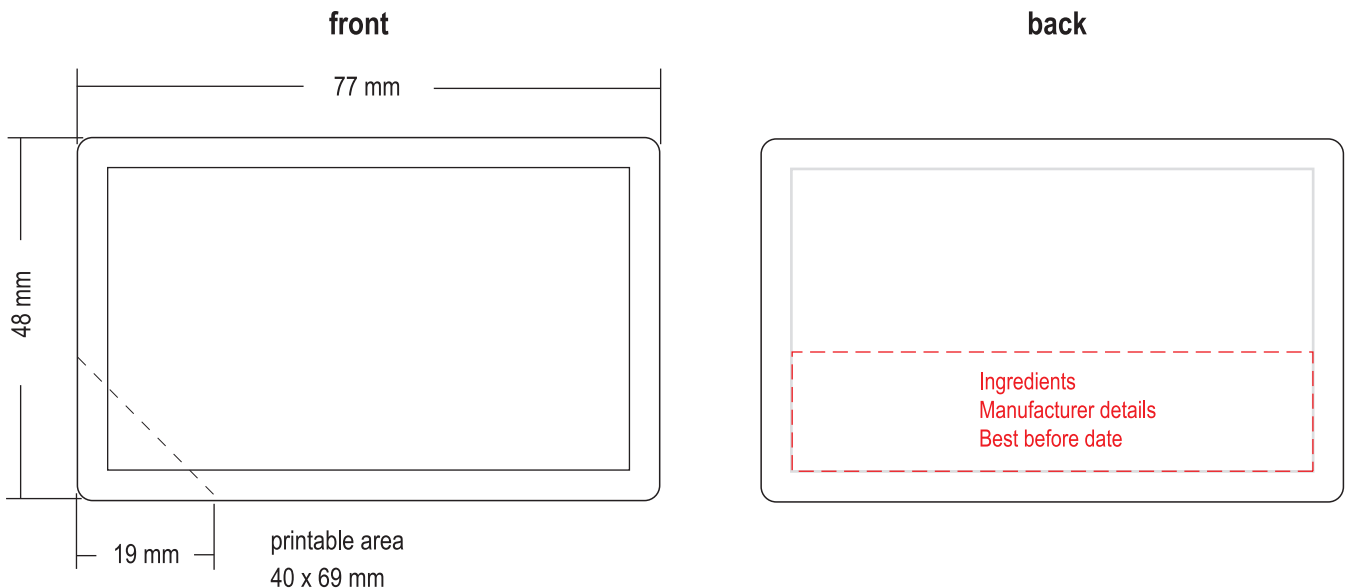

Printing sketch

Minz Card 77 x 48 mm

black, white, anthracite, white-, blue-, green-, yellow-, red-transparent

File format: EPS, PDF, PC-compatible

Date: **Artwork and fonts** have to be converted in vectors, please embed pictures and add the original data. Pictures in 300 dpi, scale 1:1, full tone motives in 1200 dpi.