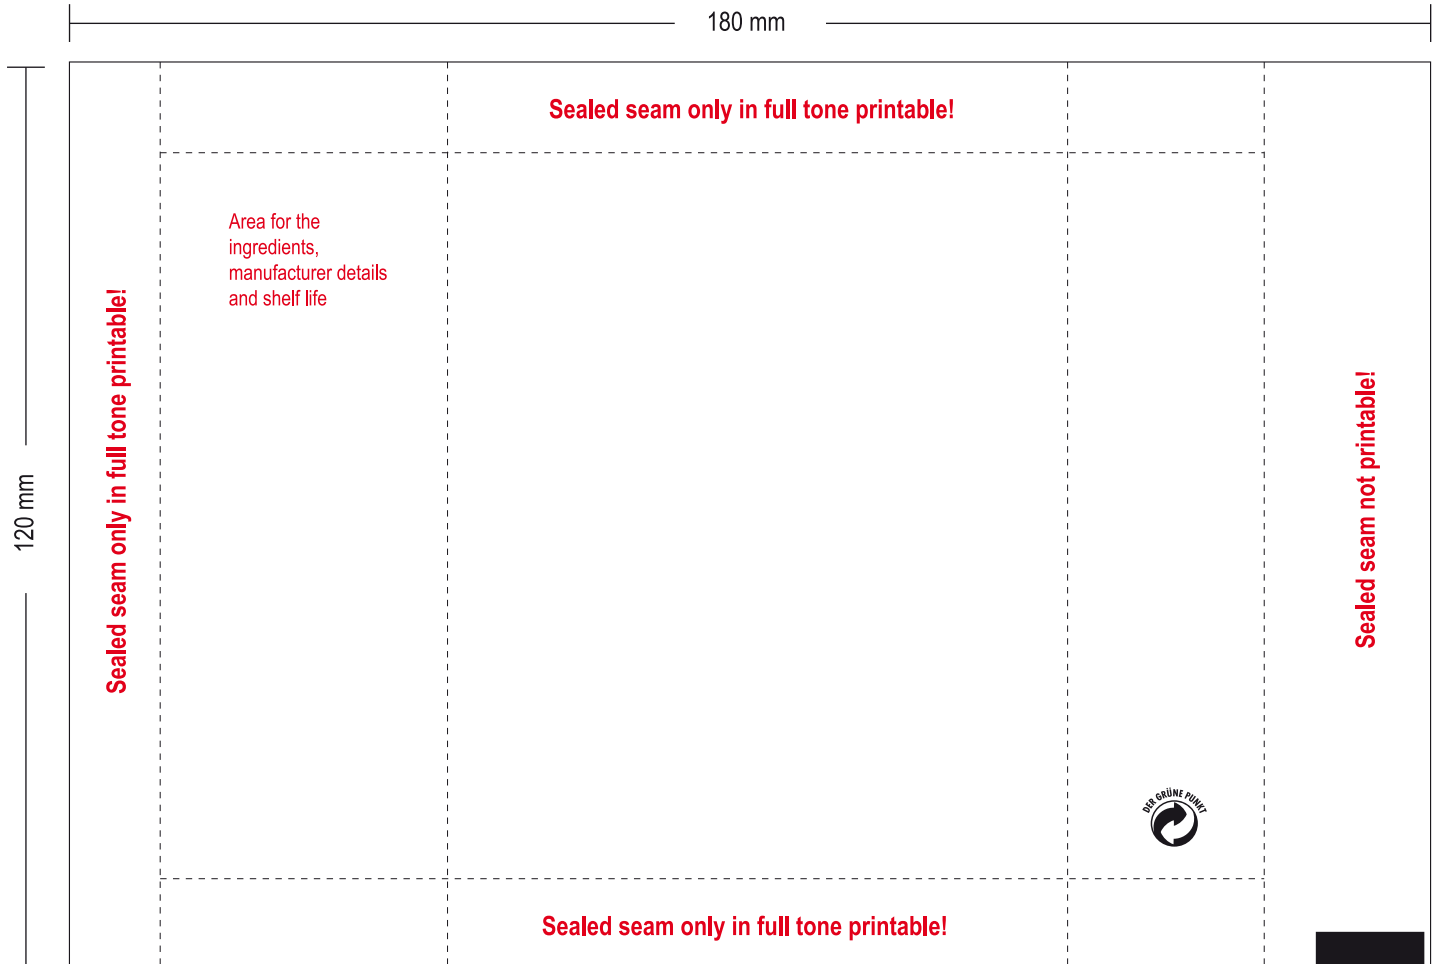

Printing sketch size 80 x 120 mm white / transparent

File format: EPS, PDF, PC-compatible

Date: **Artwork and fonts** have to be converted in vectors, please embed pictures and add the original data. Pictures in 300 dpi, scale 1:1, full tone motives in 1200 dpi.

Colours: Pantone C, HKS K, CMYK.

Printing colours are always translucent on a transparent foil. Transparent foil may require white printing surface, so colours do not appear too transparent. Consider our White Squares.