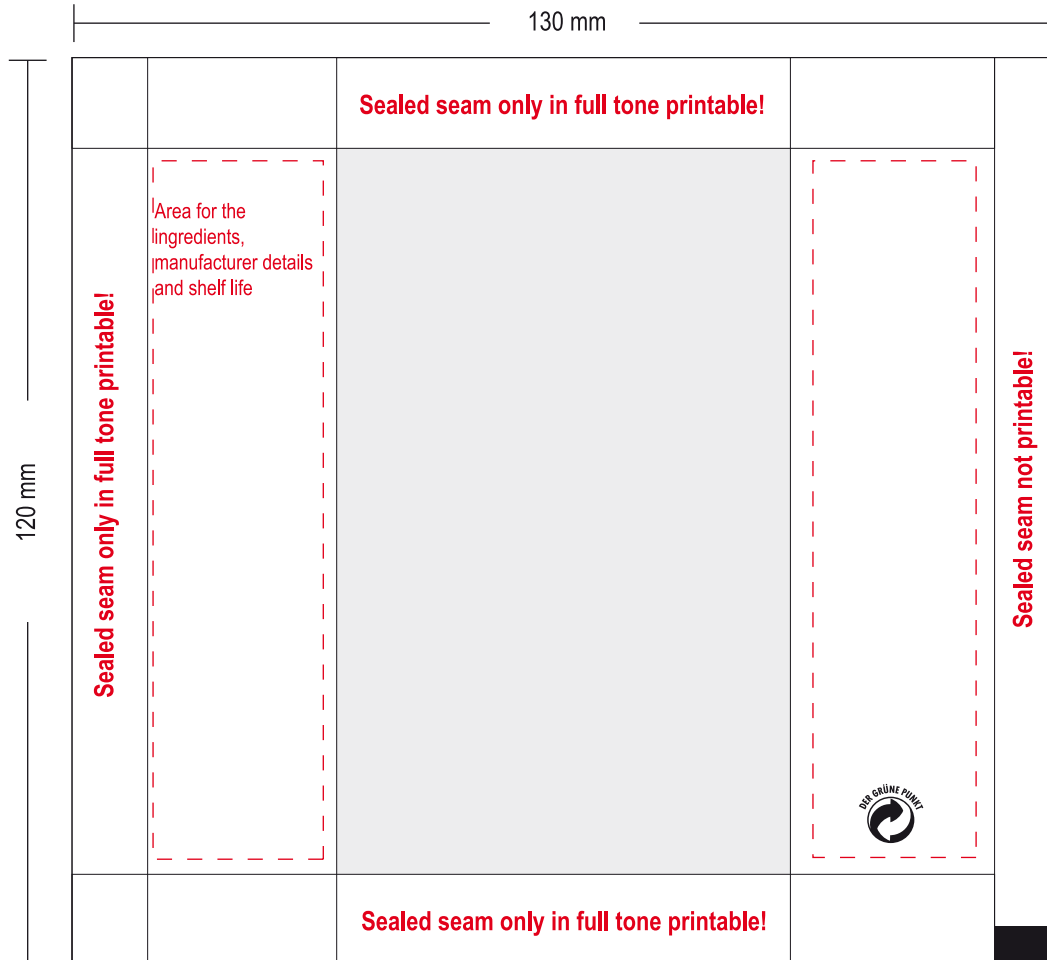

Printing sketch size 60 x 120 mm White Square 6

File format: EPS, PDF, PC-compatible

Date: **Artwork and fonts** have to be converted in vectors, please embed pictures and add the original data. Pictures in 300 dpi, scale 1:1, full tone motives in 1200 dpi.

Colours: Pantone C, HKS K, CMYK.

Printing colours are always translucent on a transparent foil. Transparent foil may require white printing surface, so colours do not appear too transparent. Consider our White Squares.