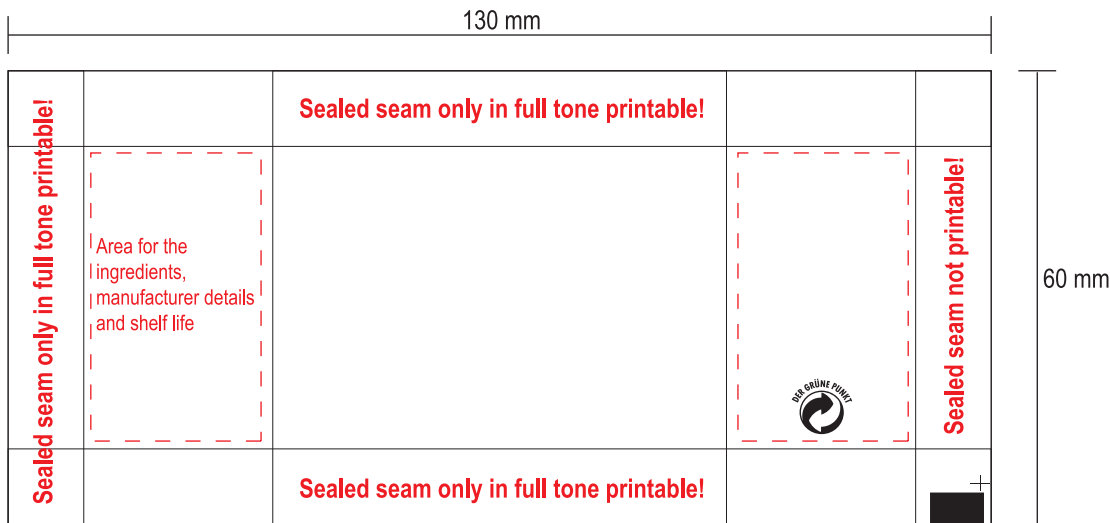

Printing sketch size 60 x 60 mm white

File format: EPS, PDF, PC-compatible

Date: **Artwork and fonts** have to be converted in vectors, please embed pictures and add the original data. Pictures in 300 dpi, scale 1:1, full tone motives in 1200 dpi.