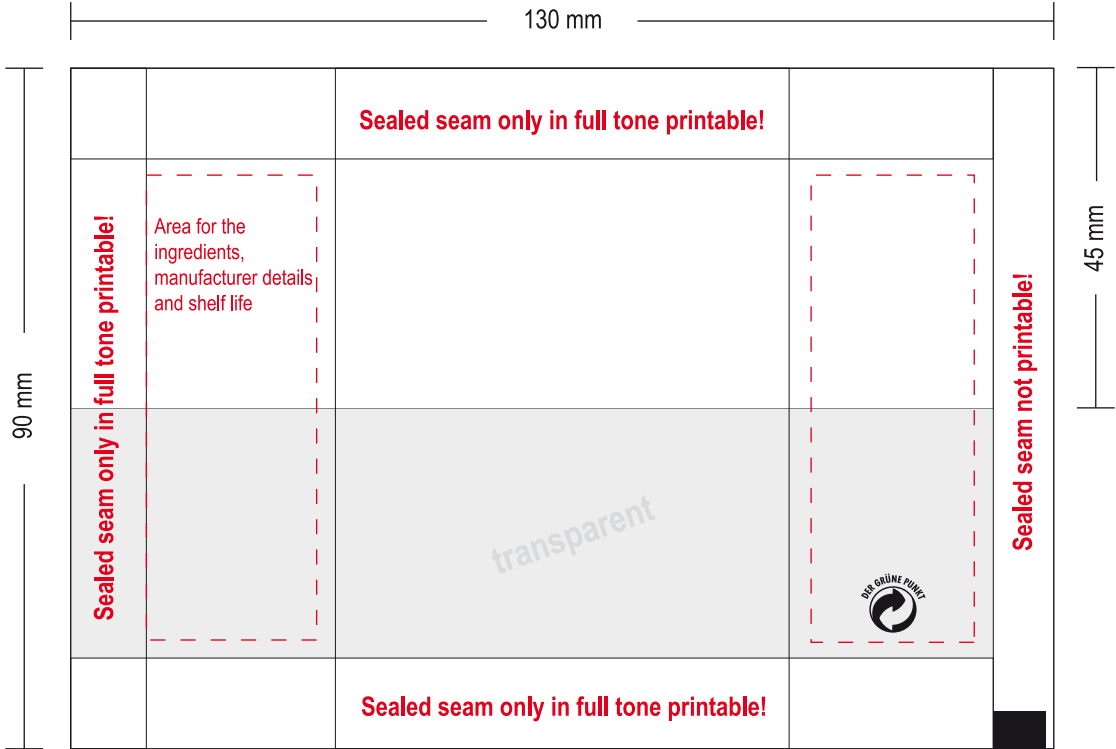

Printing sketch size 60 x 90 mm White Square 3

File format: EPS, PDF, PC-compatible

Date: **Artwork and fonts** have to be converted in vectors, please embed pictures and add the original data. Pictures in 300 dpi, scale 1:1, full tone motives in 1200 dpi.