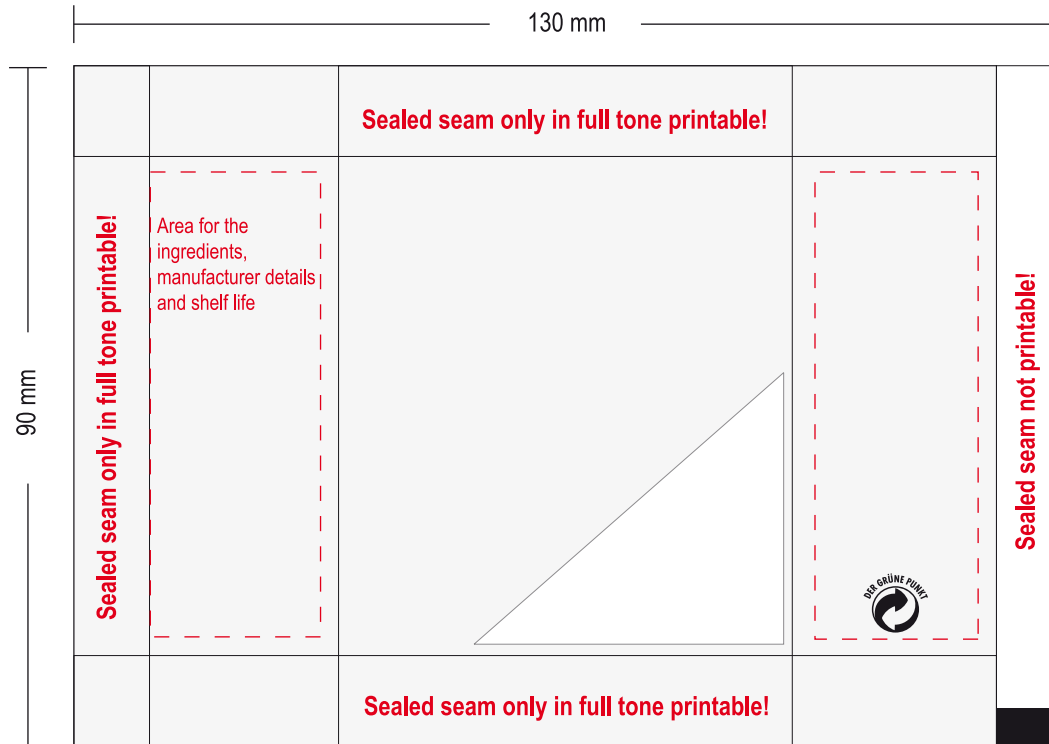

Printing sketch size 60 x 90 mm White Square 4

File format: EPS, PDF, PC-compatible

Date: **Artwork and fonts** have to be converted in vectors, please embed pictures and add the original data. Pictures in 300 dpi, scale 1:1, full tone motives in 1200 dpi.

Colours: Pantone C, HKS K, CMYK.

Printing colours are always translucent on a transparent foil. Transparent foil may require white printing surface, so colours do not appear too transparent. Consider our White Squares.