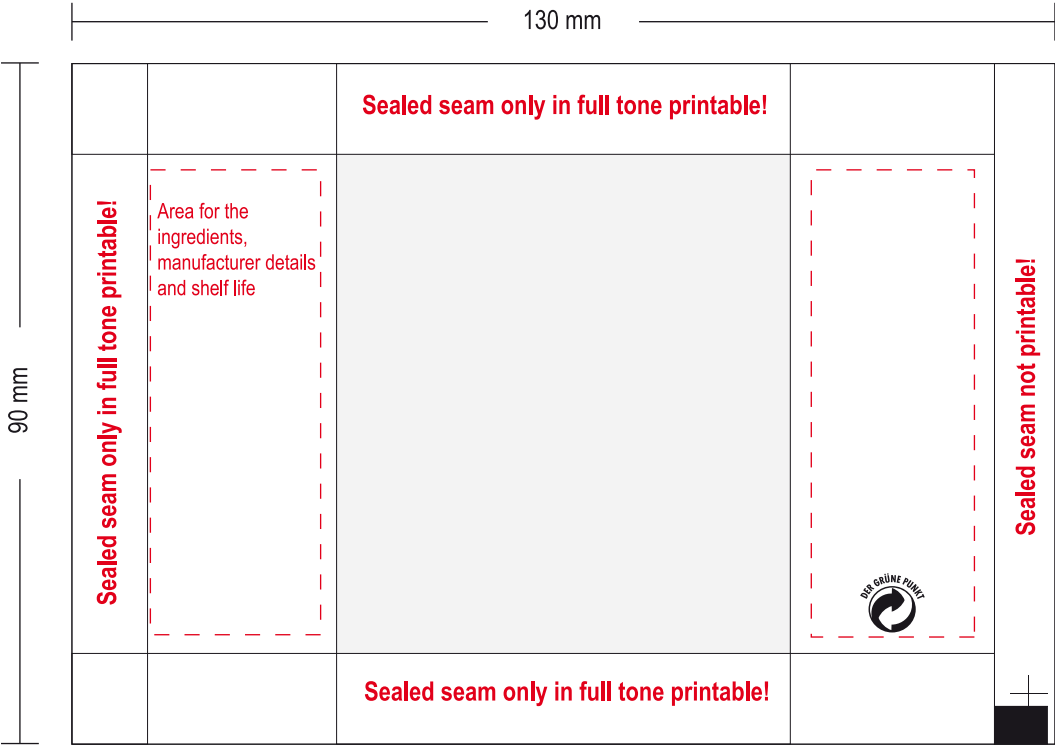

Printing sketch size 60 x 90 mm White Square 6

File format: EPS, PDF, PC-compatible

Date: **Artwork and fonts** have to be converted in vectors, please embed pictures and add the original data. Pictures in 300 dpi, scale 1:1, full tone motives in 1200 dpi.

Colours: Pantone C, HKS K, CMYK.

Printing colours are always translucent on a transparent foil. Transparent foil may require white printing surface, so colours do not appear too transparent. Consider our White Squares.

Fonts: Fonts have to be converted in vectors. Otherwise send us the font per Email (only PC fonts).

In accordance with the European Union Regulation No. 178/2002 for the improvement of food security we have to provide our products with a manufacturer reference (back tracking). The final customer, dealer or agency can determine who is to be indicated as circulator on the product package or if the manufacturer is to be named. We have to label all products with: Table of contents, shelf life and manufacturer details.