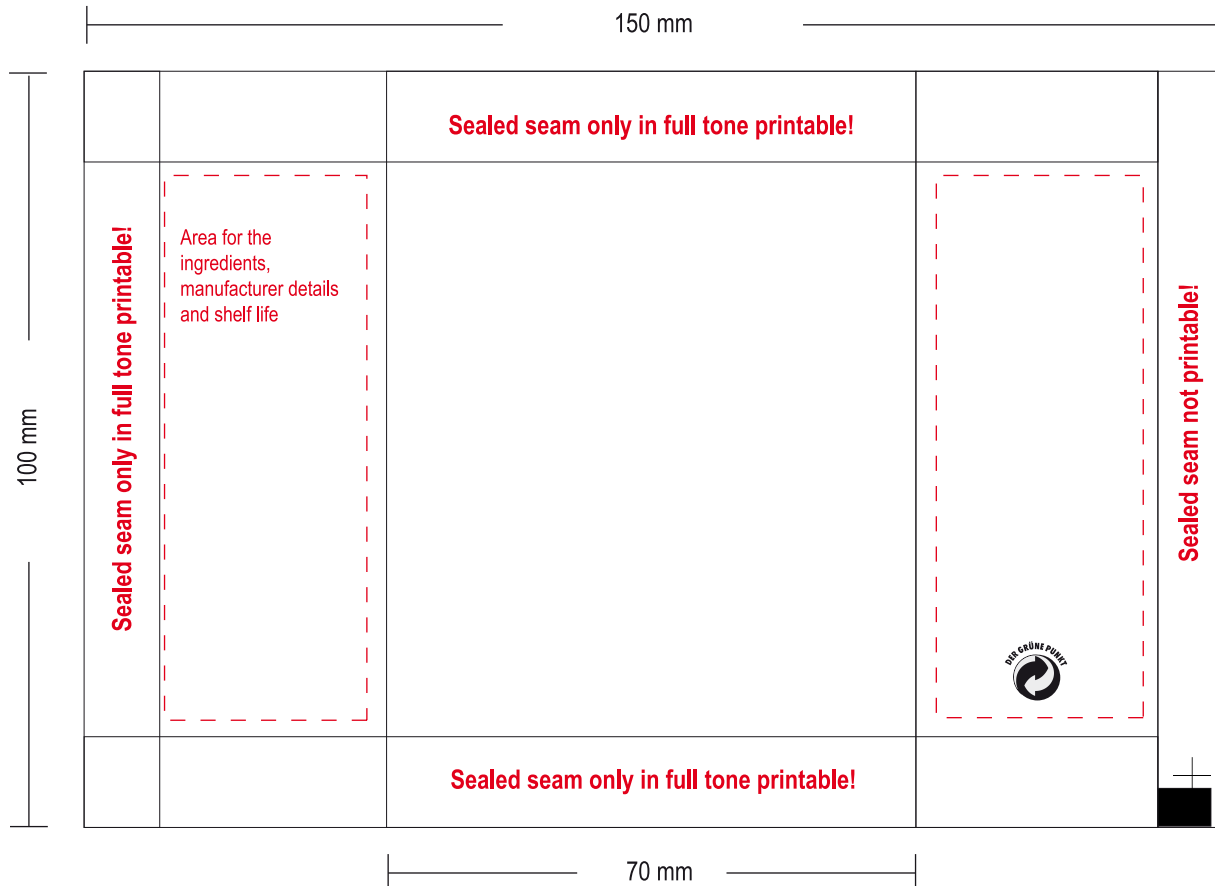

Printing sketch size 70 x 100 mm white / transparent

File format: EPS, PDF, PC-compatible

Date: **Artwork and fonts** have to be converted in vectors, please embed pictures and add the original data. Pictures in 300 dpi, scale 1:1, full tone motives in 1200 dpi.

Colours: Pantone C, HKS K, CMYK.

Printing colours are always translucent on a transparent foil. Transparent foil may require white printing surface, so colours do not appear too transparent. Consider our White Squares.