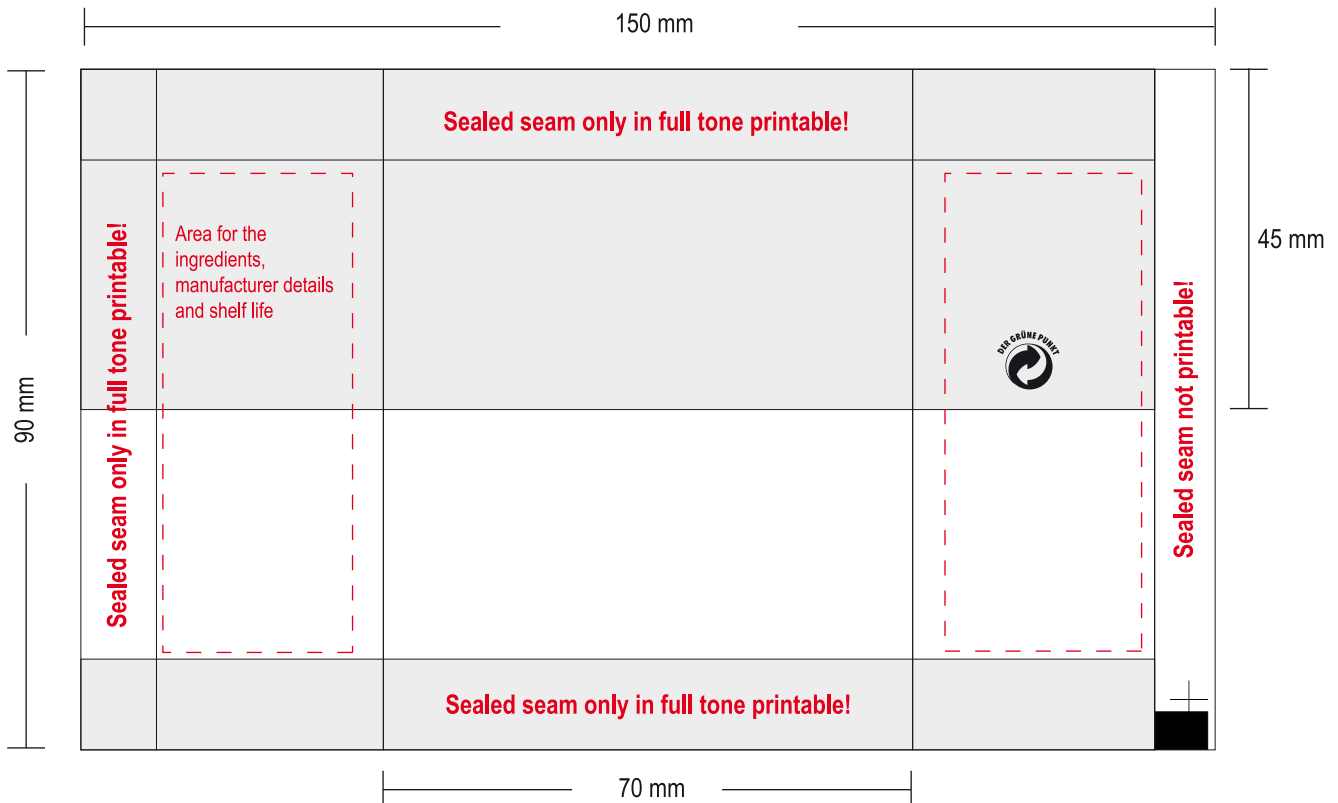

# Printing sketch size 70 x 90 mm White Square 3

**File format:** EPS, PDF, PC-compatible

**Date:** **Artwork and fonts** have to be converted in vectors, please embed pictures and add the original data. Pictures in 300 dpi, scale 1:1, full tone motives in 1200 dpi.

**Colours:** Pantone C, HKS K, CMYK.

Printing colours are always translucent on a transparent foil. Transparent foil may require white printing surface, so colours do not appear too transparent. Consider our White Squares.