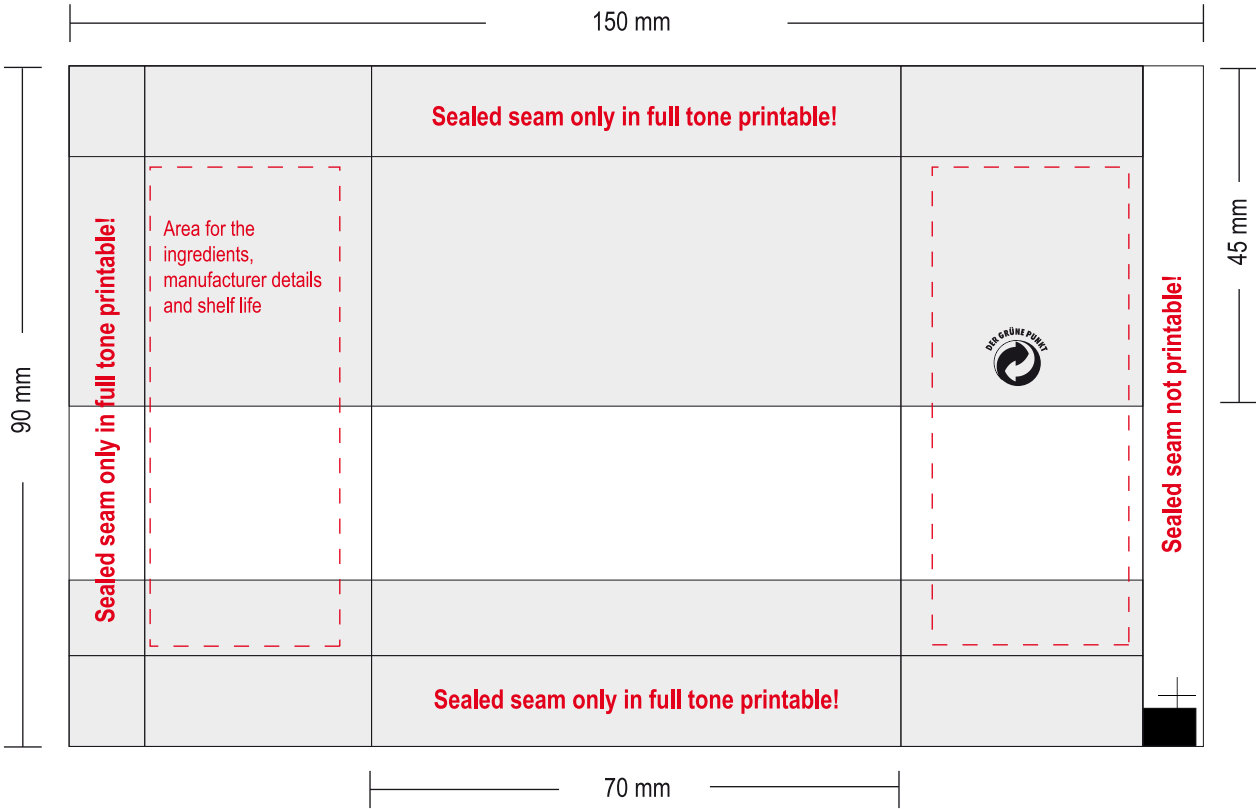

# Printing sketch size 70 x 90 mm White Square 5

**File format:** EPS, PDF, PC-compatible

**Date:** **Artwork and fonts** have to be converted in vectors, please embed pictures and add the original data. Pictures in 300 dpi, scale 1:1, full tone motives in 1200 dpi.

**Colours:** Pantone C, HKS K, CMYK.

Printing colours are always translucent on a transparent foil. Transparent foil may require white printing surface, so colours do not appear too transparent. Consider our White Squares.