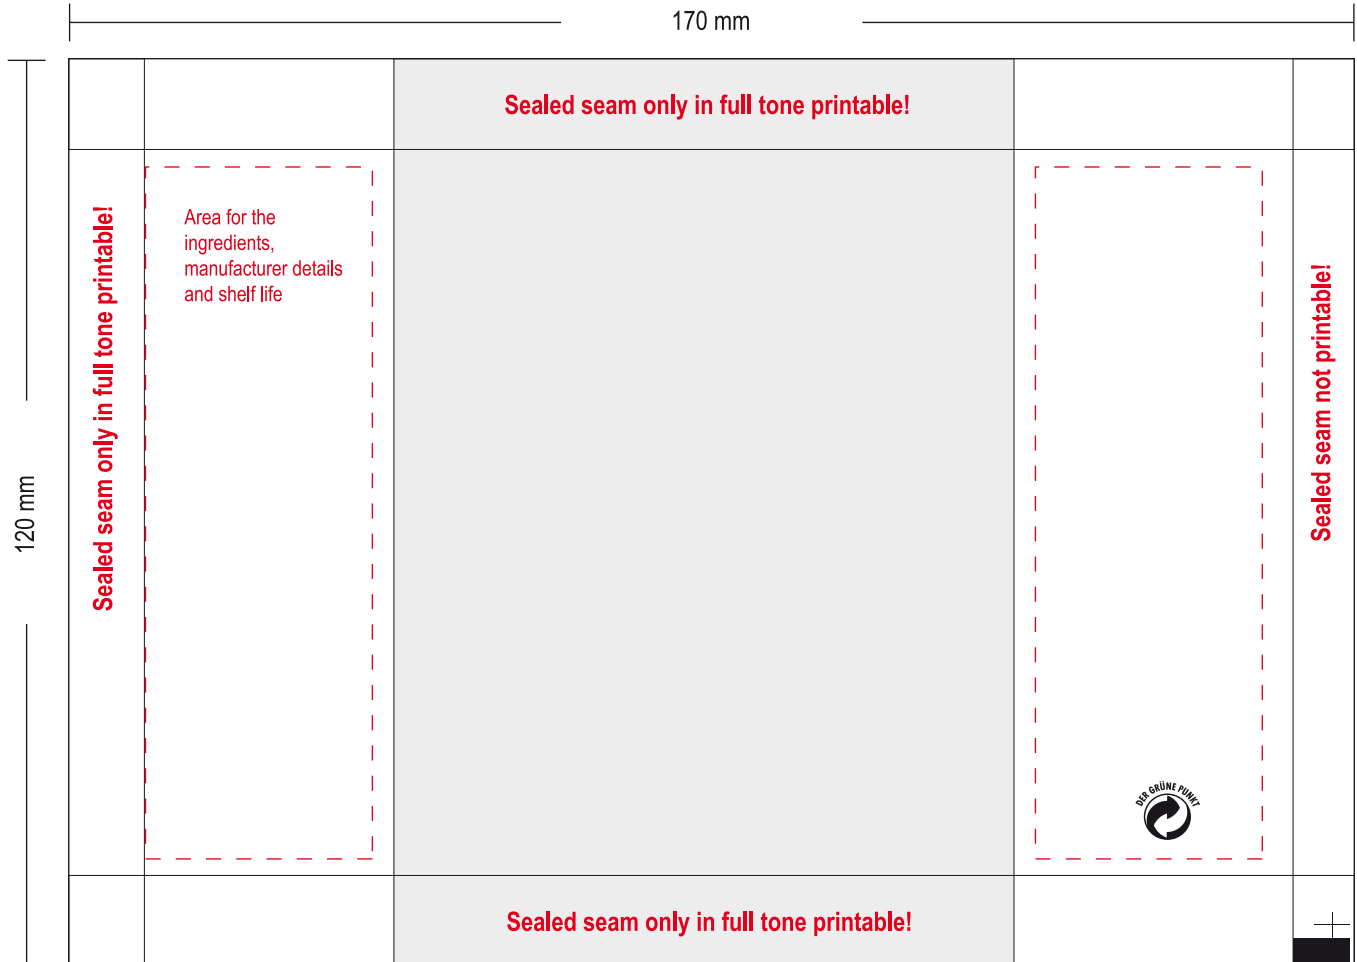

# Printing sketch size 80 x 120 mm White Square 2

**File format:** EPS, PDF, PC-compatible

**Date:** **Artwork and fonts** have to be converted in vectors, please embed pictures and add the original data. Pictures in 300 dpi, scale 1:1, full tone motives in 1200 dpi.

**Colours:** Pantone C, HKS K, CMYK.

Printing colours are always translucent on a transparent foil. Transparent foil may require white printing surface, so colours do not appear too transparent. Consider our White Squares.