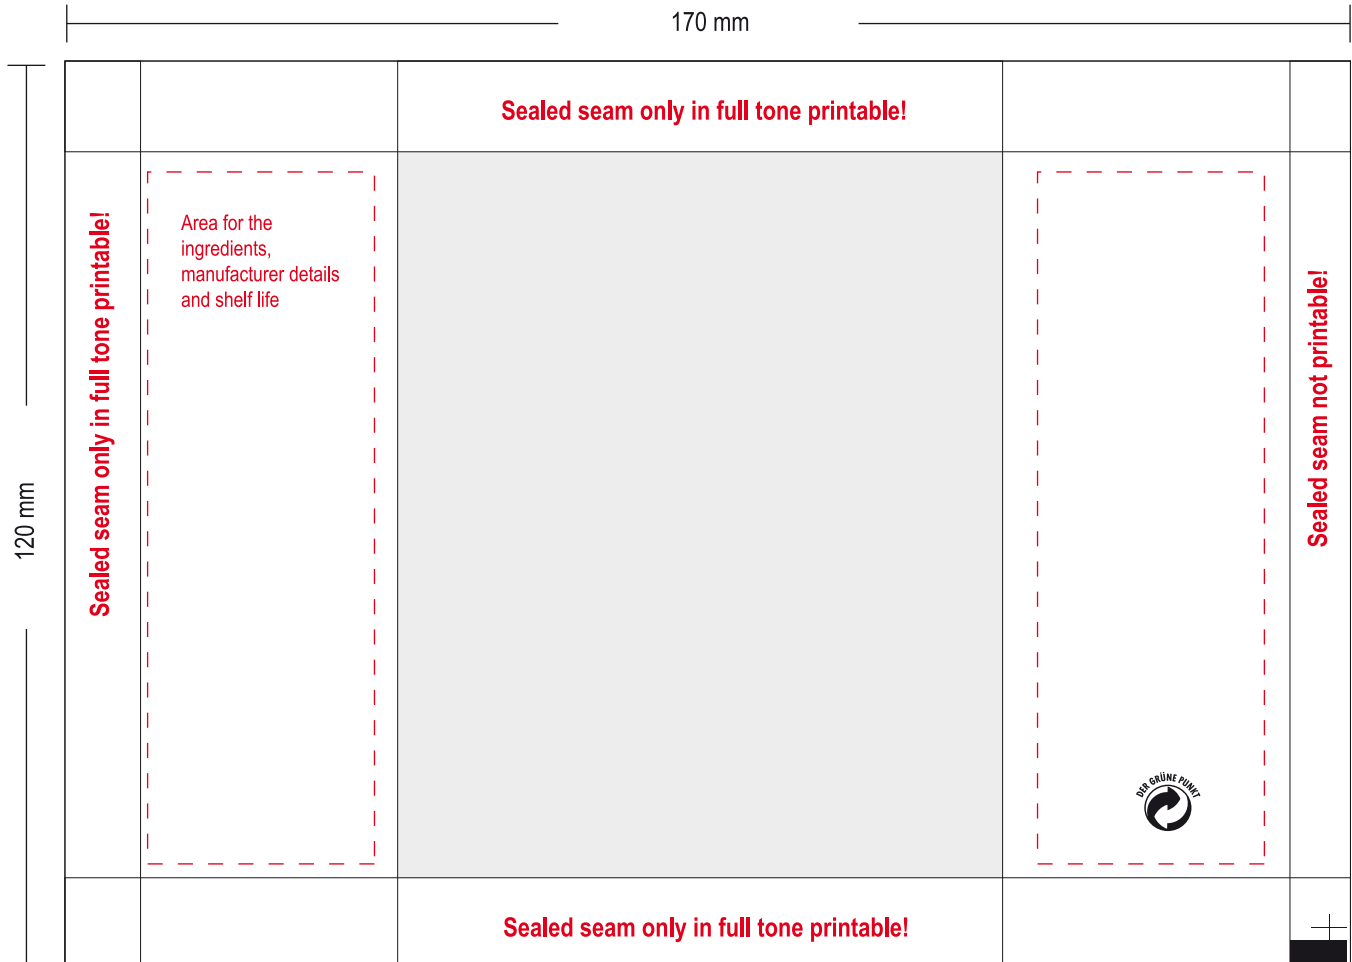

Printing sketch size 80 x 120 mm White Square 6

File format: EPS, PDF, PC-compatible

Date: **Artwork and fonts** have to be converted in vectors, please embed pictures and add the original data. Pictures in 300 dpi, scale 1:1, full tone motives in 1200 dpi.

Colours: Pantone C, HKS K, CMYK.

Printing colours are always translucent on a transparent foil. Transparent foil may require white printing surface, so colours do not appear too transparent. Consider our White Squares.