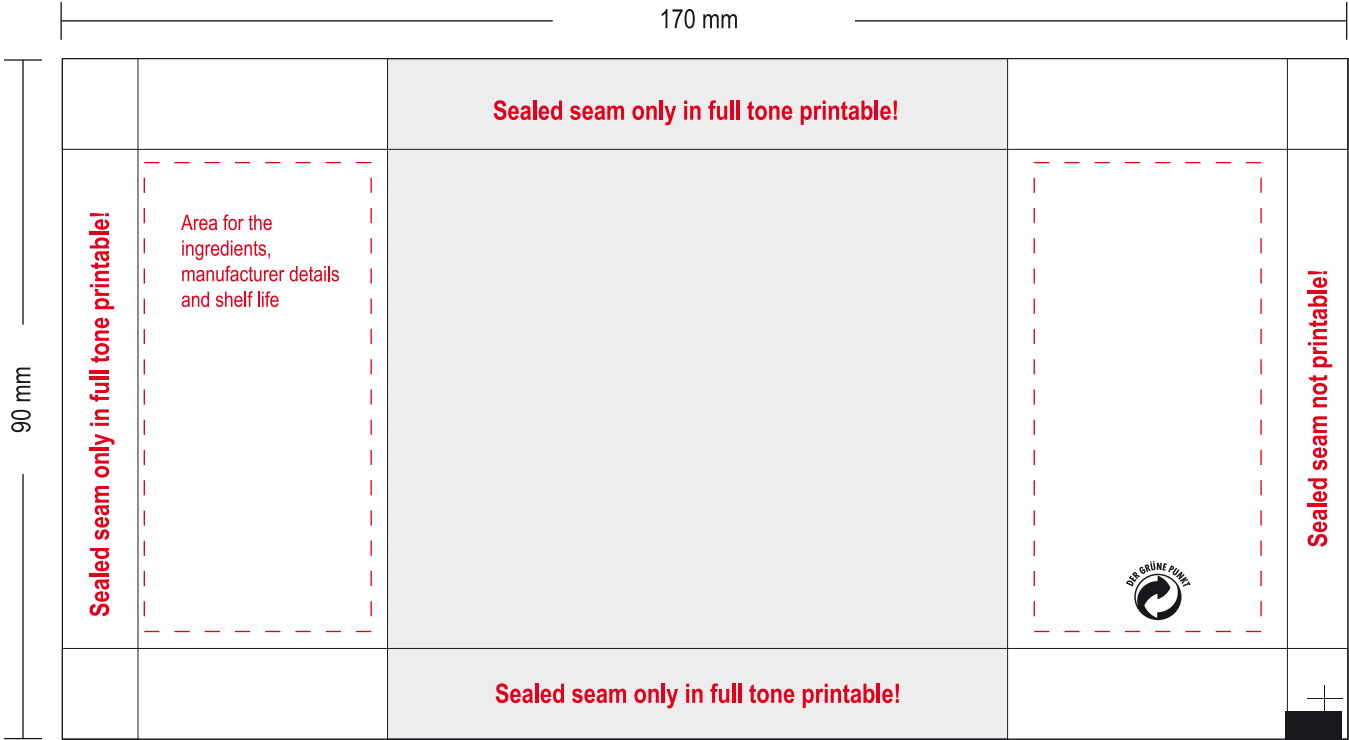

Printing sketch size 80 x 90 mm White Square 2

File format: EPS, PDF, PC-compatible

Date: **Artwork and fonts** have to be converted in vectors, please embed pictures and add the original data. Pictures in 300 dpi, scale 1:1, full tone motives in 1200 dpi.

Colours: Pantone C, HKS K, CMYK.

Printing colours are always translucent on a transparent foil. Transparent foil may require white printing surface, so colours do not appear too transparent. Consider our White Squares.