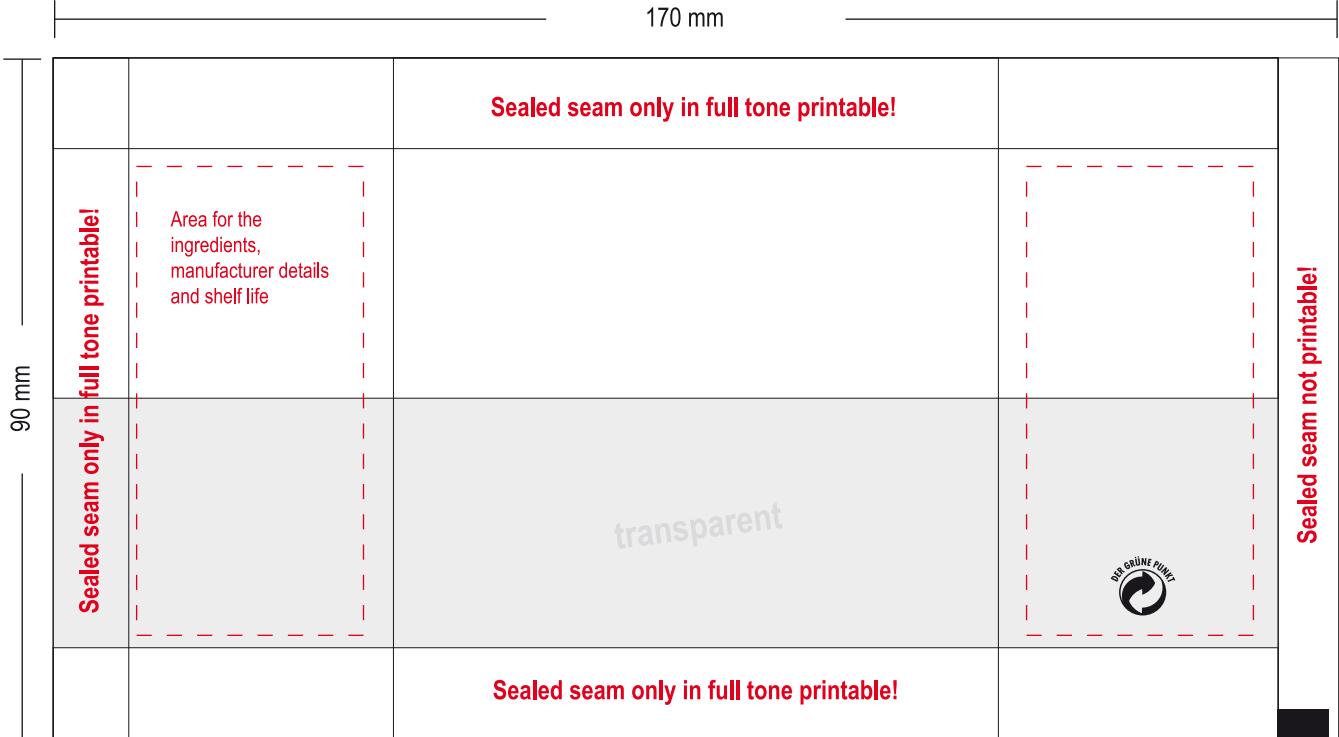

Printing sketch size 80 x 90 mm White Square 3

File format: EPS, PDF, PC-compatible

Date: **Artwork and fonts** have to be converted in vectors, please embed pictures and add the original data. Pictures in 300 dpi, scale 1:1, full tone motives in 1200 dpi.

Colours: Pantone C, HKS K, CMYK.

Printing colours are always translucent on a transparent foil. Transparent foil may require white printing surface, so colours do not appear too transparent. Consider our White Squares.