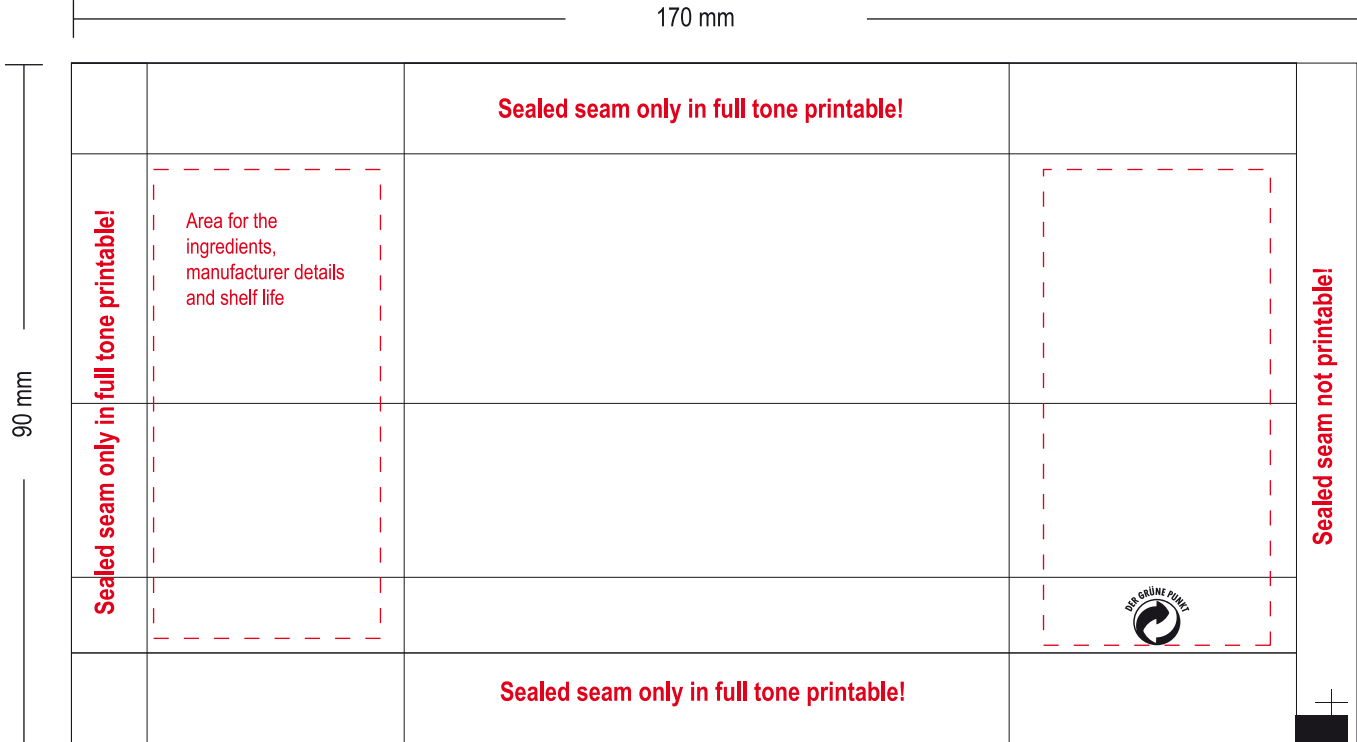

Printing sketch size 80 x 90 mm White Square 5

File format: EPS, PDF, PC-compatible

Date: **Artwork and fonts** have to be converted in vectors, please embed pictures and add the original data. Pictures in 300 dpi, scale 1:1, full tone motives in 1200 dpi.

Colours: Pantone C, HKS K, CMYK.

Printing colours are always translucent on a transparent foil. Transparent foil may require white printing surface, so colours do not appear too transparent. Consider our White Squares.