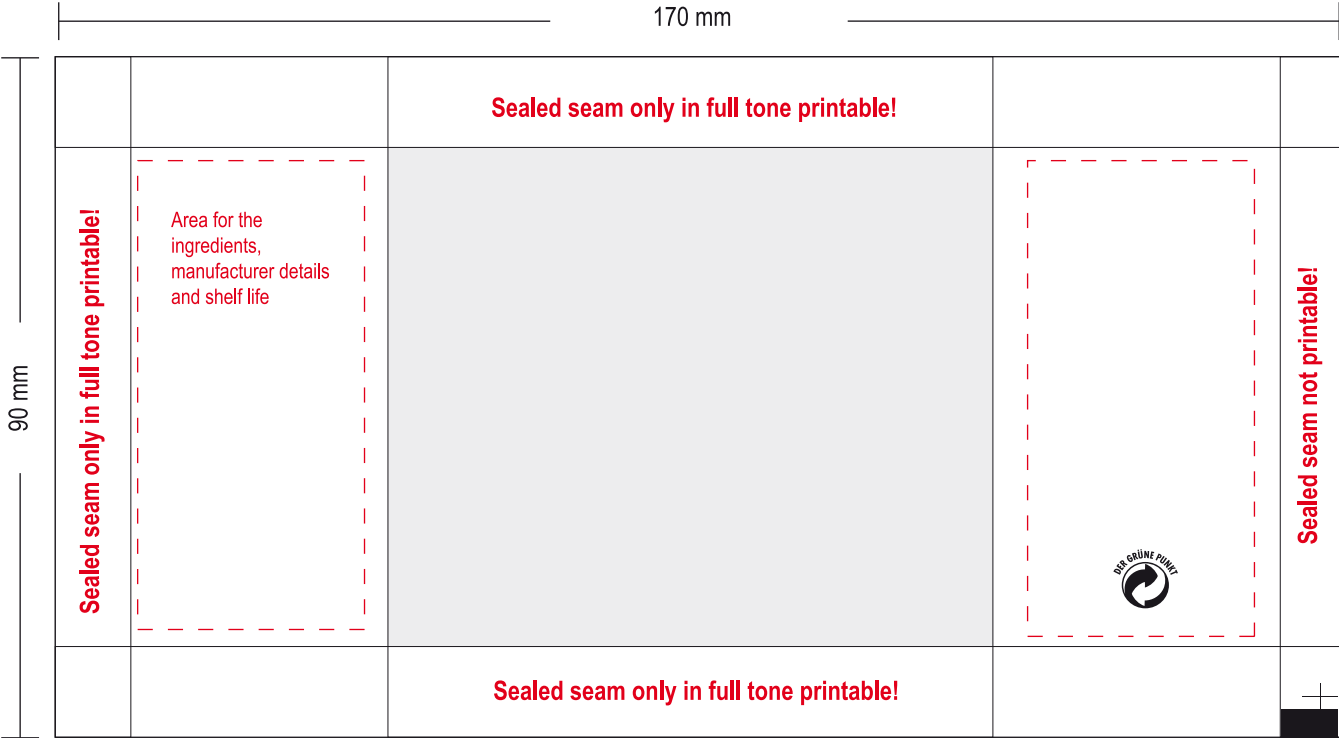

Printing sketch size 80 x 90 mm White Square 6

File format: EPS, PDF, PC-compatible

Date: **Artwork and fonts** have to be converted in vectors, please embed pictures and add the original data. Pictures in 300 dpi, scale 1:1, full tone motives in 1200 dpi.