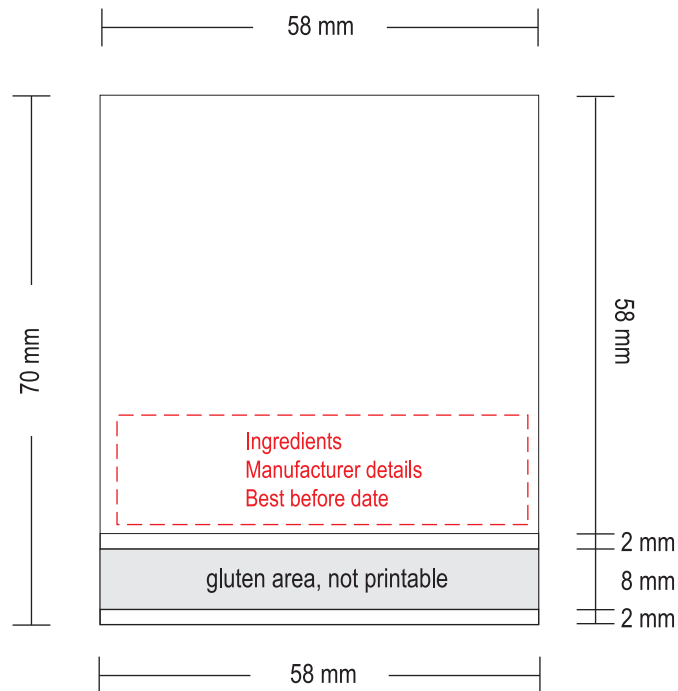

Printing sketch Peppermint Roll white

File format: EPS, PDF, PC-compatible

Date: **Artwork and fonts** have to be converted in vectors, please embed pictures and add the original data. Pictures in 300 dpi, scale 1:1, full tone motives in 1200 dpi.

Fonts: Fonts have to be converted in vectors. Otherwise send us the font per Email (only PC fonts).

In accordance with the European Union Regulation No. 178/2002 for the improvement of food security we have to provide our products with a manufacturer reference (back tracking). The final customer, dealer or agency can determine who is to be indicated as circulator on the product package or if the manufacturer is to be named. We have to label all products with: Table of contents, shelf life and manufacturer details.