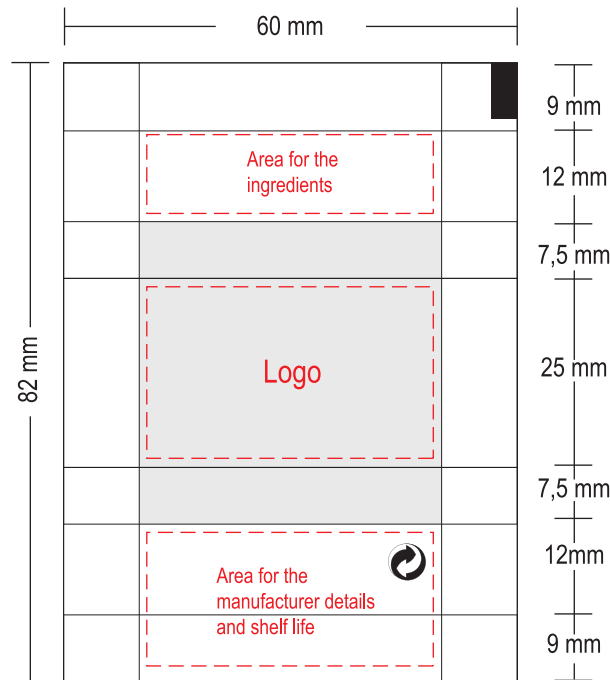

Printing sketch

Cloverleaf 60 x 25 mm

White Square

File format: EPS, PDF, PC-compatible

Date: **Artwork and fonts** have to be converted in vectors, please embed pictures and add the original data. Pictures in 300 dpi, scale 1:1, full tone motives in 1200 dpi.