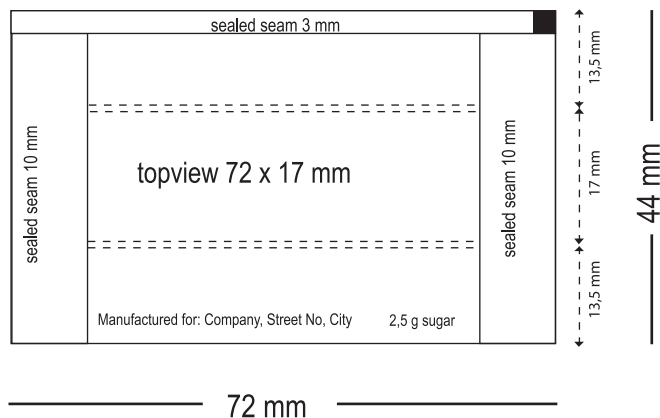

Printing sketch

Sugar Shorty 2,5 g

white

File format: EPS, PDF, PC-compatible

Date: **Artwork and fonts** have to be converted in vectors, please embed pictures and add the original data. Pictures in 300 dpi, scale 1:1, full tone motives in 1200 dpi.