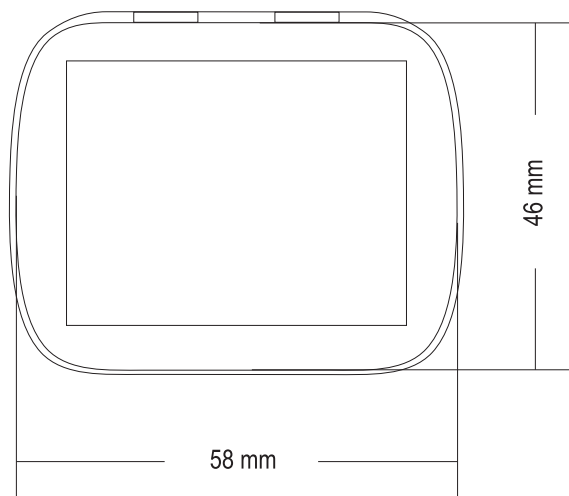

Printing sketch

Hinged-Tin-59

white, steel, silver matt

Print

Content note

File format: EPS, PDF, PC-compatible

Date: **Artwork and fonts** have to be converted in vectors, please embed pictures and add the original data. Pictures in 300 dpi, scale 1:1, full tone motives in 1200 dpi.