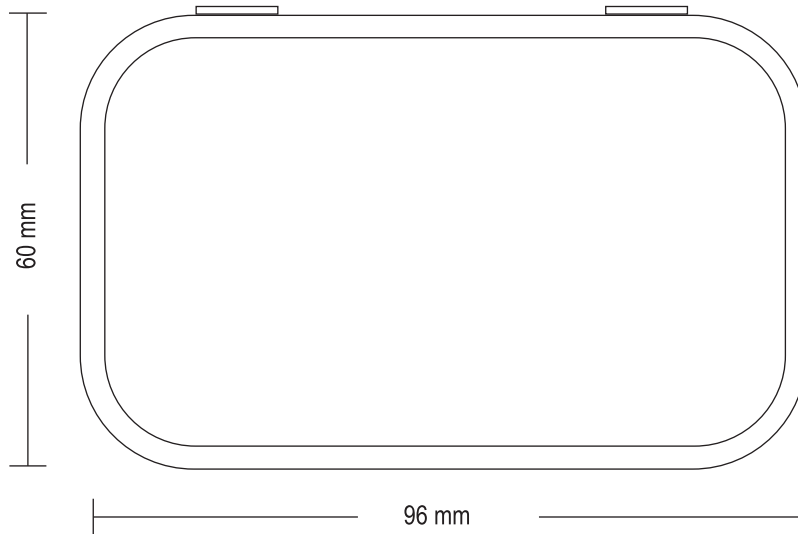

Printing sketch Hinged-Tin-96 white, steel

Content note

Ingredients
Manufacturer details
Best before date

File format: EPS, PDF, PC-compatible

Date: **Artwork and fonts** have to be converted in vectors, please embed pictures and add the original data. Pictures in 300 dpi, scale 1:1, full tone motives in 1200 dpi.