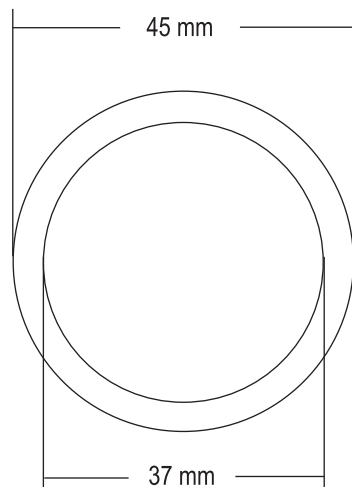

Printing sketch

Klick-Tin-45

white, steel, silver, blue, red, black

Print

Content note

File format: EPS, PDF, PC-compatible

Date: **Artwork and fonts** have to be converted in vectors, please embed pictures and add the original data. Pictures in 300 dpi, scale 1:1, full tone motives in 1200 dpi.