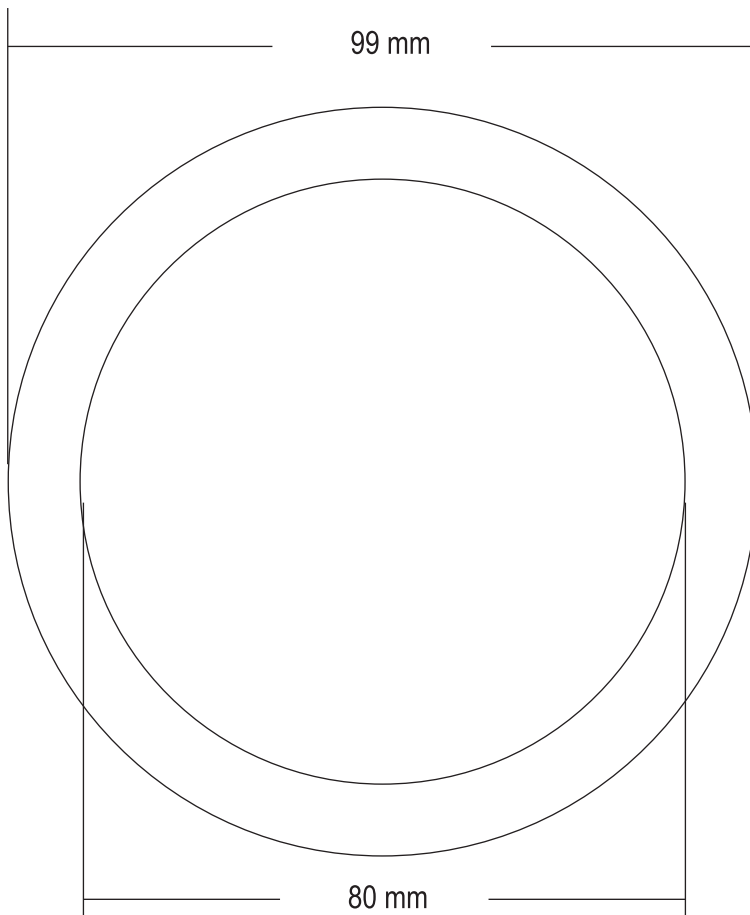

Printing sketch Round-Tin-99 white

Content note

Ingredients
Manufacturer details
Best before date

File format: EPS, PDF, PC-compatible

Date: **Artwork and fonts** have to be converted in vectors, please embed pictures and add the original data. Pictures in 300 dpi, scale 1:1, full tone motives in 1200 dpi.